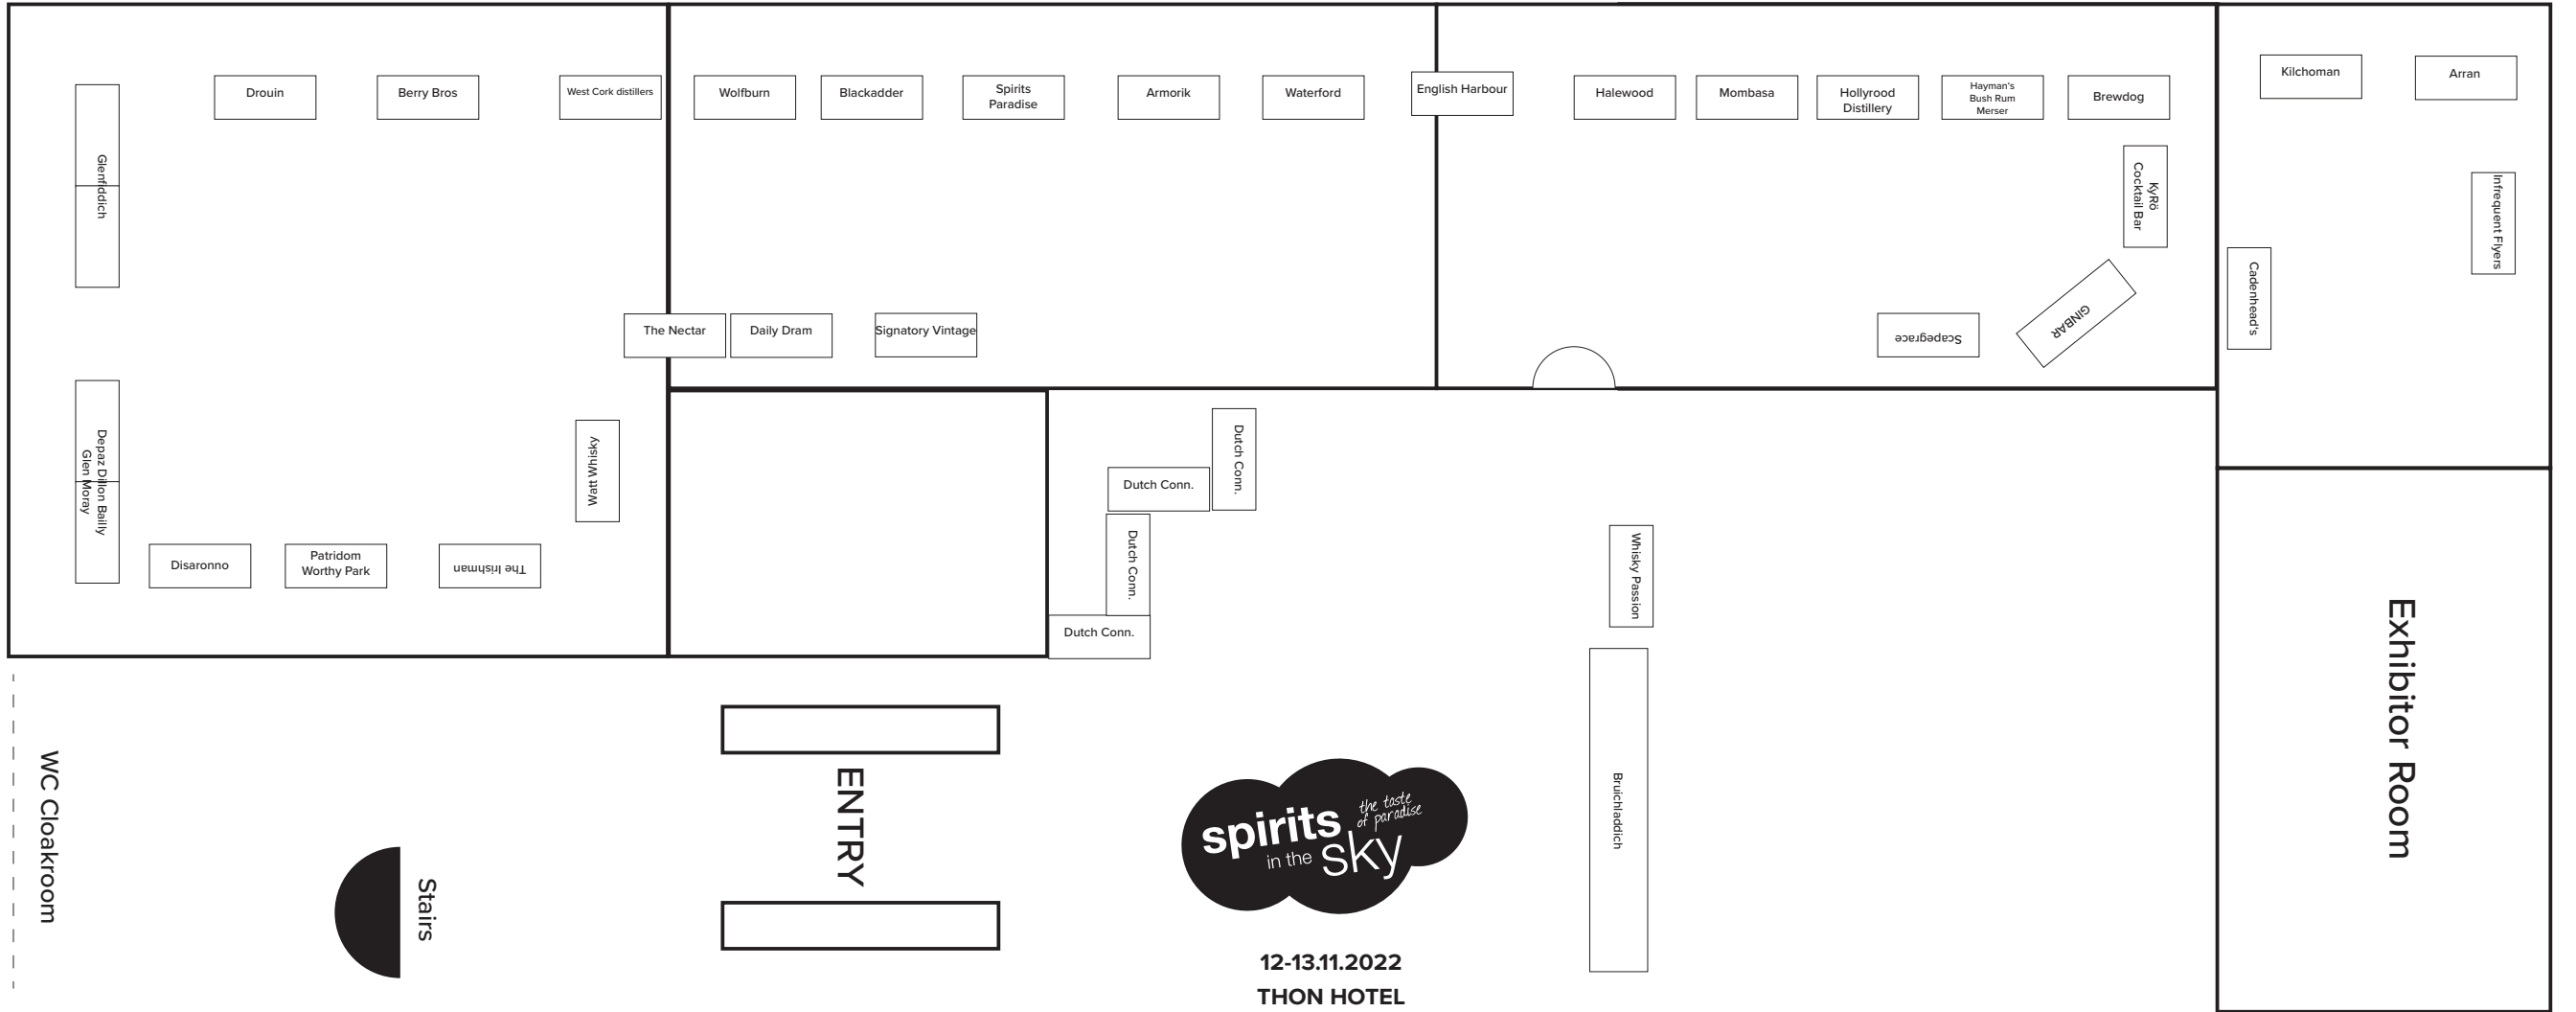

ROOM NL

WC Cloakroom

Stairs

ENTRY

12-13.11.2022
THON HOTEL

Exhibitor Room